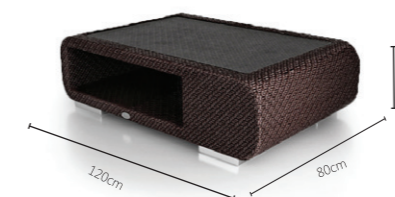

# BREEZE Lounge

Exclusive lounge setting in herringbone weaving style with rounded armrests.

Lounge chair

2-Seater

3-Seater

Middle module small

Middle module big

Corner module

Coffee Table with embedded glas

sea shell

natural

tropical brown

## Scatter pillows:

Scatter pillows are available in the following sizes:

rectangular:	20 x 35cm
	20 x 40cm
square:	30 x 30cm
	40 x 40cm
	50 x 50cm
	60 x 60cm