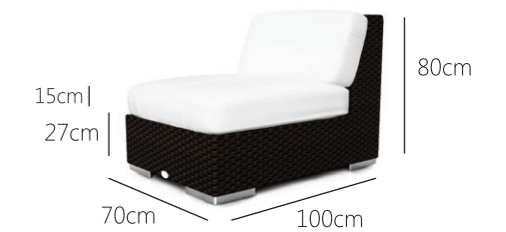

Combination options

Lounge chair

Corner module armrest left

Corner module armrest right

Corner module

Middle module big

Middle module small

Coffee table with embedded glas

Article-No. 10637

16 kg / 0.88 cbm

CLUB Corner Module Armrest left

Article-No. 10636

16 kg / 0.88 cbm

CLUB Corner Module Center

Article-No. 10635

15 kg / 0.8 cbm

Weave Category: e

CLUB Middle Module big

Article-No. 10633

14 kg / 0.84 cbm

CLUB Middle Module small

Article-No. 10634

12.5 kg / 0.56 cbm

CLUB Middle Ottoman

Colour choices:

Plain Colours:

Fashion Colours:

Scatter pillows:

Scatter pillows are available in the following sizes:

rectangular:	20 x 35cm
	20 x 40cm
square:	30 x 30cm
	40 x 40cm
	50 x 50cm
	60 x 60cm