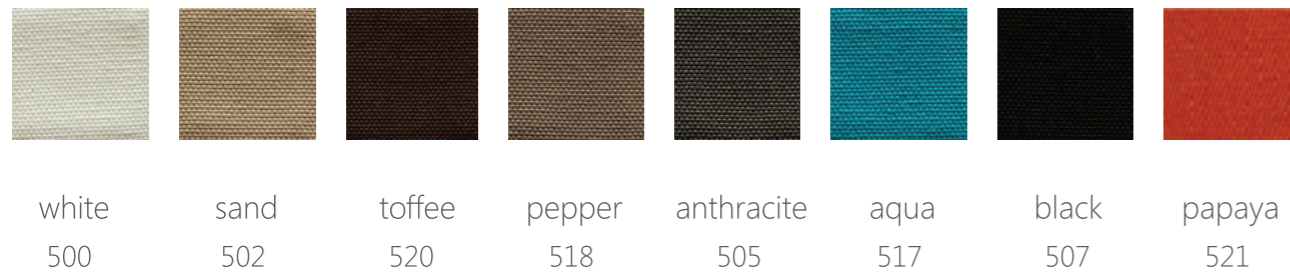

Article-No. 10630

6 kg / 0.11 cbm

CLUB Coffee Table

Article-No. 10622

22 kg / 0.44 cbm

Glas tabletop
Article-No. 10622-200

16 kg

Fabric Colours

Colour choices:

Plain Colours:

Fashion Colours:

Scatter pillows:

Scatter pillows are available in the following sizes:

rectangular:	20 x 35cm
	20 x 40cm
square:	30 x 30cm
	40 x 40cm
	50 x 50cm
	60 x 60cm