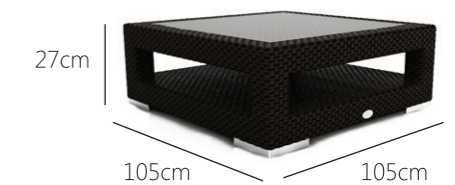

Weave Category: e

CLUB Middle Module big

Article-No. 10633

14 kg / 0.84 cbm

CLUB Middle Module small

Article-No. 10634

12.5 kg / 0.56 cbm

CLUB Middle Ottoman

Article-No. 10630

6 kg / 0.11 cbm

CLUB Coffee Table

Article-No. 10622

22 kg / 0.44 cbm

Glas tabletop
Article-No. 10622-200

16 kg

Fabric Colours

Colour choices:

Plain Colours:

Fashion Colours:

Scatter pillows:

Scatter pillows are available in the following sizes:

rectangular:	20 x 35cm
	20 x 40cm
square:	30 x 30cm
	40 x 40cm
	50 x 50cm
	60 x 60cm