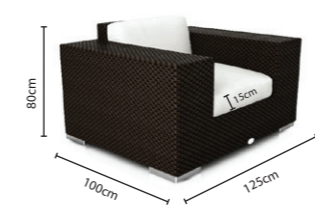

Combination options

Lounge chair

Corner module armrest left

Corner module armrest right

Corner module

Middle module big

Middle module small

Coffee table with embedded glas

Ottoman

Details & Dimensions

Lounge Sets / Low Seating

Weave Category: e

CLUB Lounge Chair

Article-No. 10629

21 kg / 1.00 cbm

CLUB Corner Module Armrest right

Article-No. 10637

16 kg / 0.88 cbm

CLUB Corner Module Armrest left

Article-No. 10636

16 kg / 0.88 cbm

CLUB Corner Module Center

Article-No. 10635

15 kg / 0.8 cbm

Colour choices:

Plain Colours:

Fashion Colours:

Scatter pillows:

Scatter pillows are available in the following sizes:

rectangular:	20 x 35cm
	20 x 40cm
square:	30 x 30cm
	40 x 40cm
	50 x 50cm
	60 x 60cm