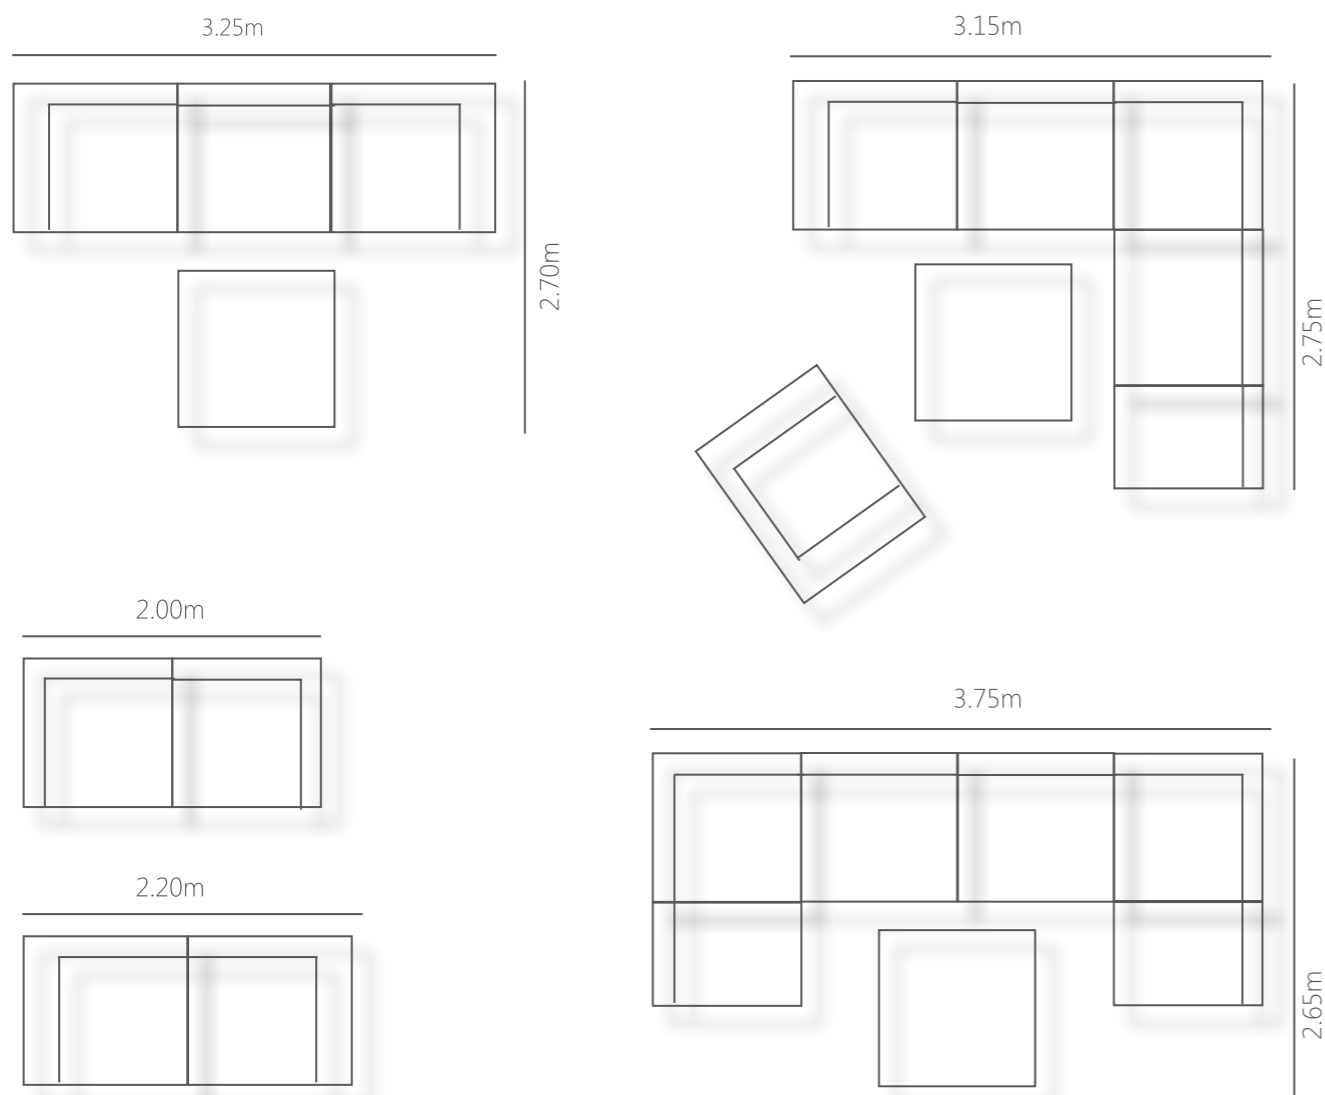

Combination options

Lounge chair

Corner module armrest left

Corner module armrest right

Corner module

Middle module big

Middle module small

Coffee table with embedded glas

Ottoman

Details & Dimensions

Lounge Sets / Low Seating

Weave Category: e

CLUB Lounge Chair

Article-No. 10629

21 kg / 1.00 cbm

CLUB Corner Module Armrest right

Article-No. 10637

16 kg / 0.88 cbm

CLUB Corner Module Armrest left

Article-No. 10636

16 kg / 0.88 cbm

CLUB Corner Module Center

Article-No. 10635

15 kg / 0.8 cbm

Colour choices:

Plain Colours:

Fashion Colours:

Scatter pillows:

Scatter pillows are available in the following sizes:

rectangular:	20 x 35cm
	20 x 40cm
square:	30 x 30cm
	40 x 40cm
	50 x 50cm
	60 x 60cm