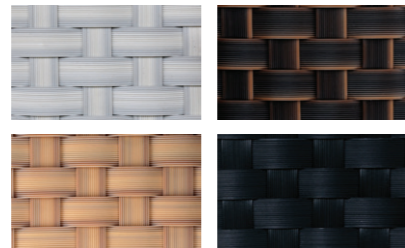

Lounge Sets

CLUB Lounge

CLUB Lounge

Modular Lounge Setting in wide weaving material.
Available in 4 different colours:

white washed honey wicker java brown
black

Weaving Colour: honey wicker
Cushion Colour: Basic & Back anthracite

Combination options

Lounge chair

Corner module armrest left

Corner module armrest right

Corner module

Middle module big

Middle module small

Coffee table with embedded glas

Colour choices:

Plain Colours:

Fashion Colours:

Scatter pillows:

Scatter pillows are available in the following sizes:

rectangular:	20 x 35cm
	20 x 40cm
square:	30 x 30cm
	40 x 40cm
	50 x 50cm
	60 x 60cm