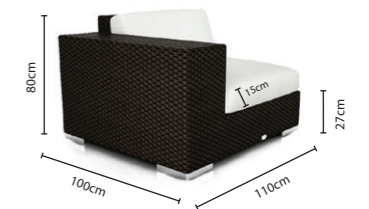

Lounge Sets

CLUB Lounge

CLUB Lounge

Modular Lounge Setting in wide weaving material.
Available in 4 different colours:

white washed honey wicker java brown
black

Weaving Colour: honey wicker
Cushion Colour: Basic & Back anthracite

Combination options

Lounge chair

Corner module armrest left

Corner module armrest right

Corner module

Middle module big

Middle module small

Coffee table with embedded glas

Ottoman

Details & Dimensions

Lounge Sets / Low Seating

Weave Category: e

CLUB Lounge Chair

Article-No. 10629

21 kg / 1.00 cbm

CLUB Corner Module Armrest right

Colour choices:

Plain Colours:

Fashion Colours:

Scatter pillows:

Scatter pillows are available in the following sizes:

rectangular:	20 x 35cm
	20 x 40cm
square:	30 x 30cm
	40 x 40cm
	50 x 50cm
	60 x 60cm