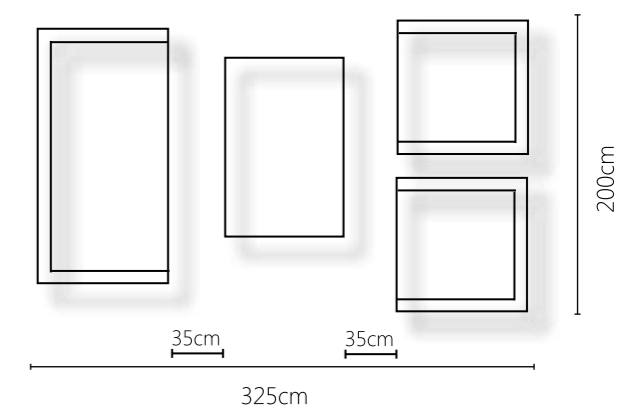

PACIFIC LOUNGE

Modern lounge setting including lounge chair, 2-seater sofa and coffee table with shelf.

Weaving Colour: sea shell
Cushion Colour: Basic & Back aqua