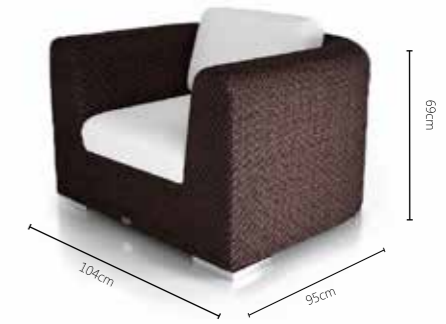

Lounge chair

Corner module armrest left

Corner module armrest right

Corner module

Middle module big

Middle module small

Coffee table with embedded glas

Ottoman

Lounge Sets

BREEZE Lounge

BREEZE Lounge

Exclusive lounge setting in herringbone weaving style with rounded armrests.

Lounge chair

2-Seater

3-Seater

Middle module small