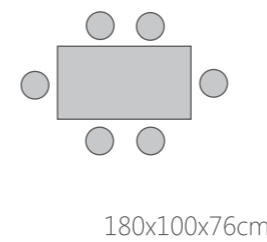

Uni Dining Table square / rectangular

80x80x76cm

100x100x76cm

160x160x76cm

180x100x76cm

230x100x76cm

Bar / Dining

UNI dining table with TUXEDO Armchair