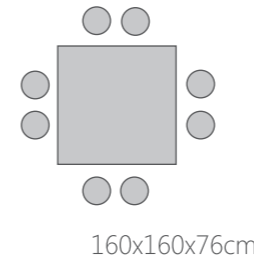

80x80x76cm

100x100x76cm