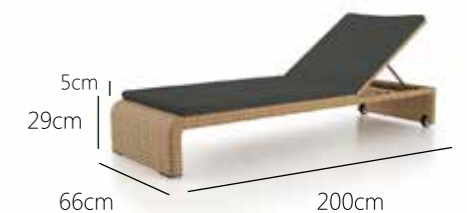

3 kg

Weave Category: c

tropical brown 027 natural 026 sea shell 025

SIMPLICITY Single Sunlounger

Article-No. 12447

17 kg / 0.38 cbm

SIMPLICITY Sidetable

Article-No. 12427