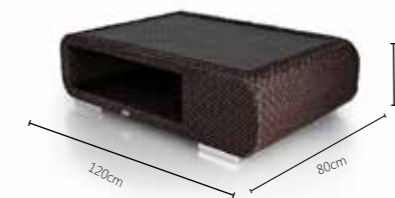

Coffee Table with embedded glas