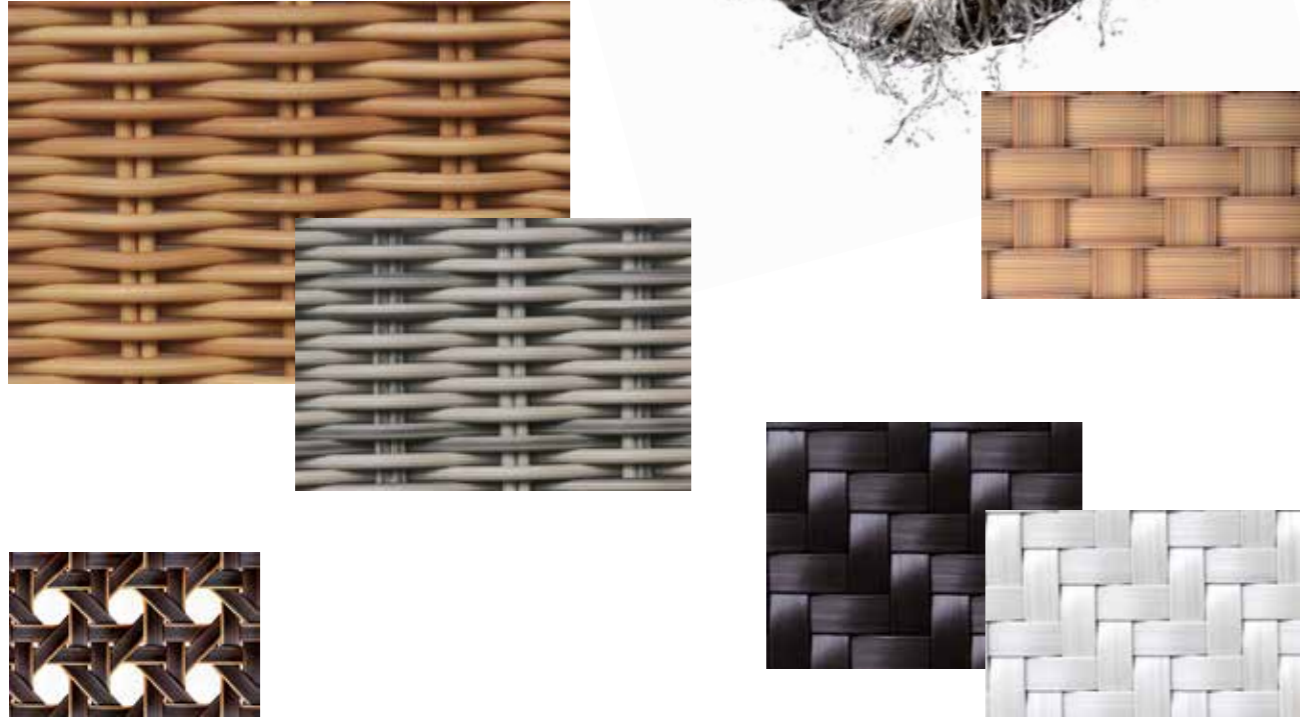

Fashion Colours:

Style anthracite
519

Style white
506

Scatter pillows:

Scatter pillows are available in the following sizes:

rectangular:	20 x 35cm 20 x 40cm
square:	30 x 30cm 40 x 40cm 50 x 50cm 60 x 60cm

Weaving Fiber

HOLiLi furniture is completely handcrafted in our own manufacturing facility in Indonesia. It takes up to two weeks for one piece of furniture to achieve perfection in every detail. Each furniture is made in a special weaving style which perfectly matches the design.