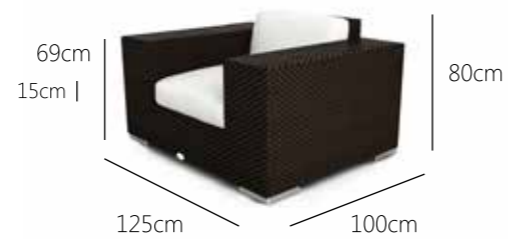

Glas tabletop (230x100cm)

Article-No. 10313-200

Details & Dimensions

Lounge Sets / Low Seating

Weave Category: e

CLUB Lounge Chair

Article-No. 10629

21 kg / 1.00 cbm