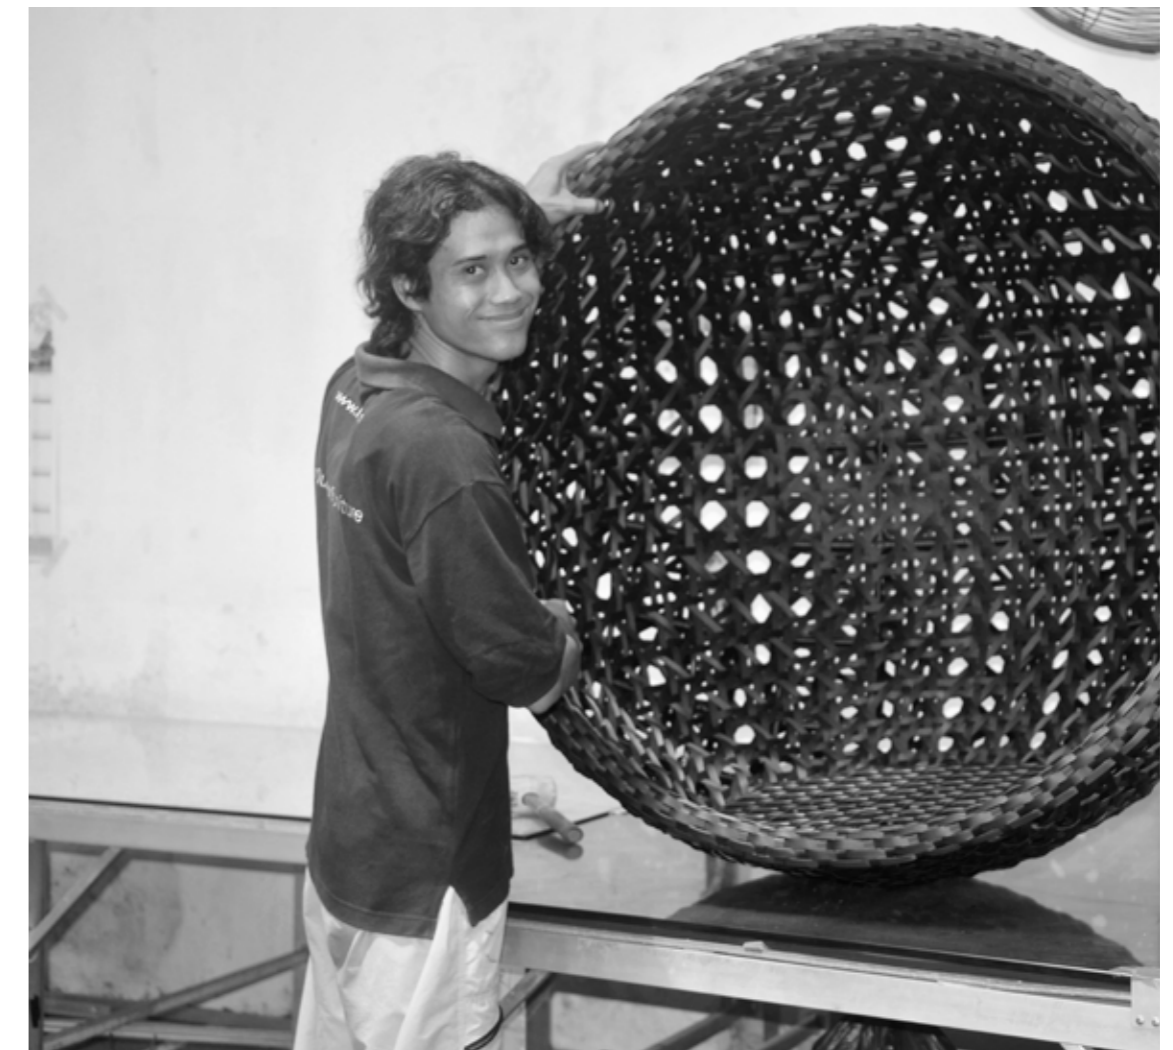

Our Company

At HOLiLi outdoor emotions teamwork and a good working atmosphere are the key factors to our quality and success.

You are more than welcome to visit our production facility to convince yourself of our high quality standards.

Every HOLiLi furniture is manufactured in our own production site in East Java, Indonesia.

Each furniture must pass strict inspections after every single production step and is labeled with a unique serial number.

The production is managed by the German owners and therefore stands for top quality you can rely on.