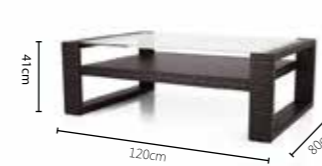

Coffee table with shelf