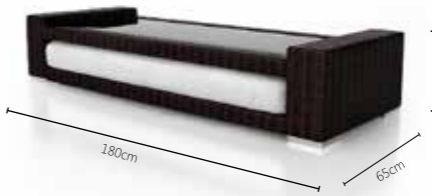

Weaving Colours:

Coffee table with glass tabletop and cushion shelf