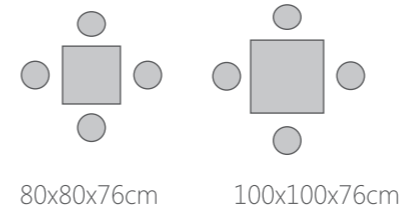

Uni Dining Table square / rectangular