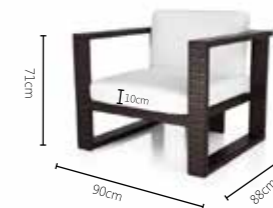

Lounge chair