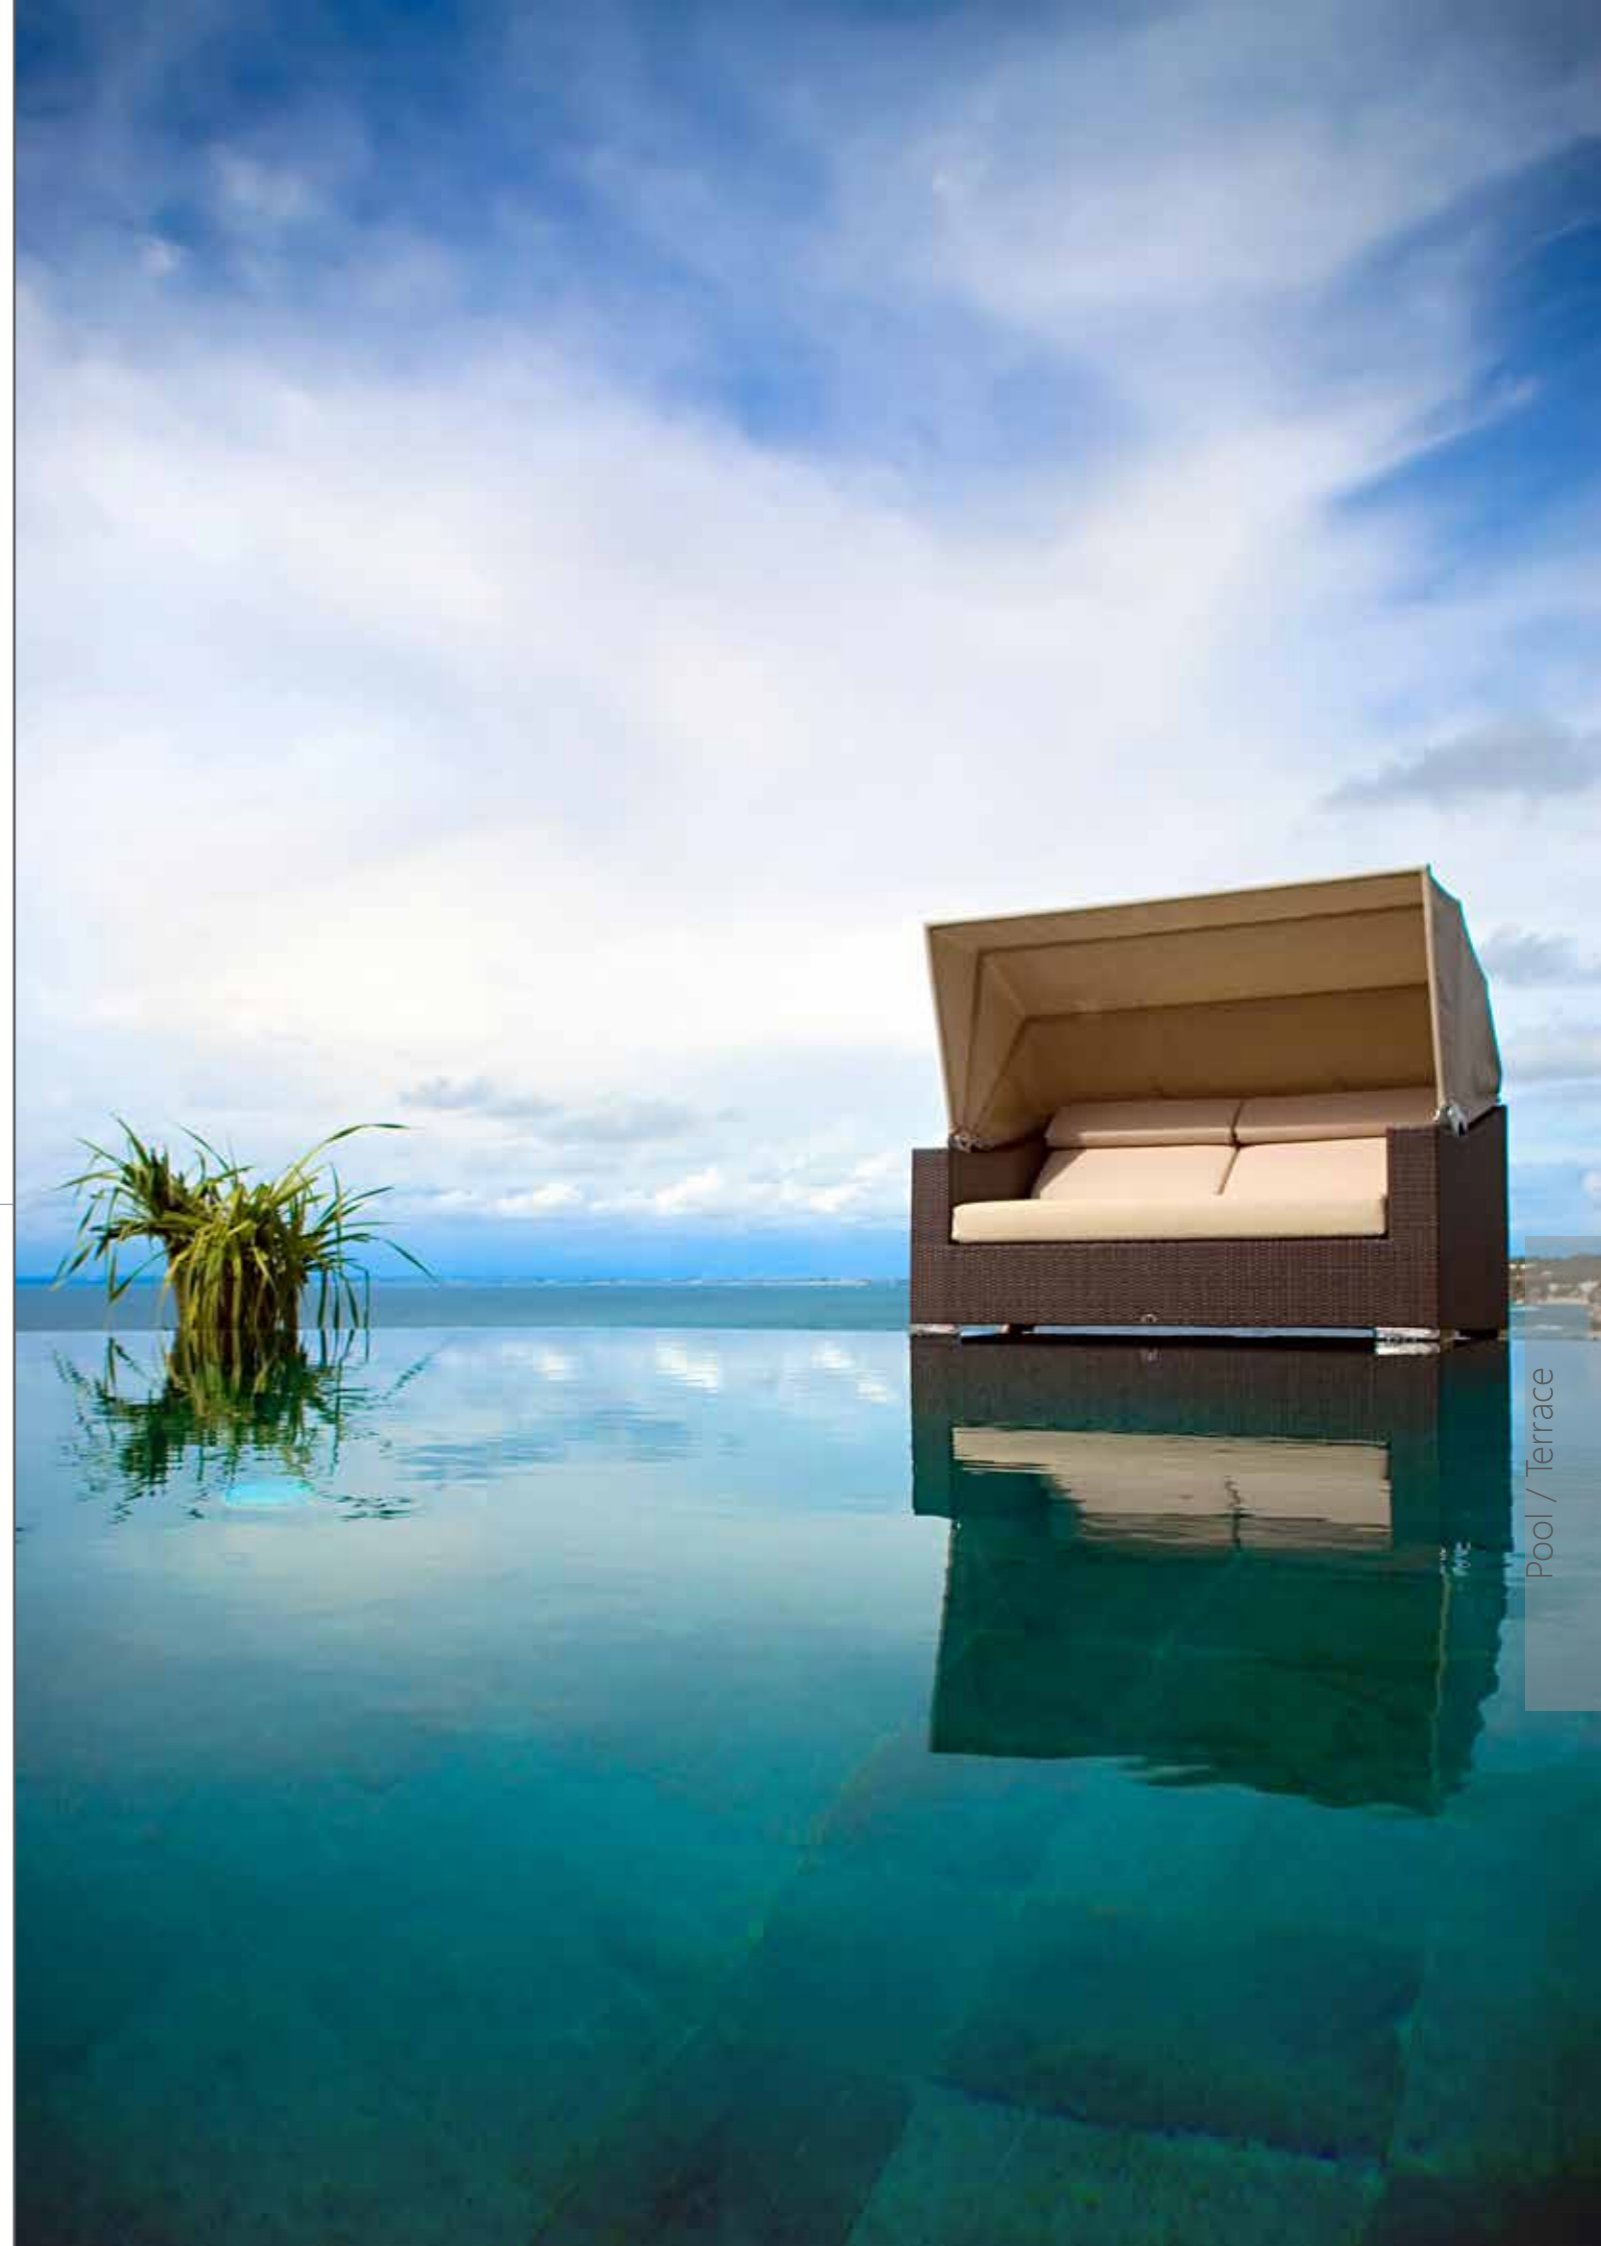

QUADRO

Pool / Terrace