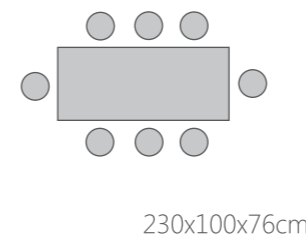

Uni Dining Table square / rectangular

80x80x76cm

100x100x76cm

160x160x76cm

180x100x76cm

230x100x76cm

Bar / Dining

UNI dining table with TUXEDO Armchair