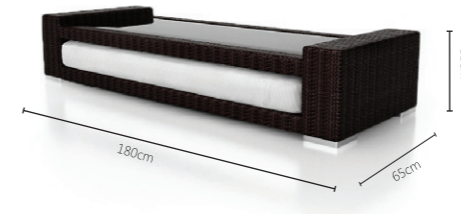

# QUADRO Daybed incl. Canopy

Daybed with sun protecting adjustable canopy .

The optional table comes with an embedded 8mm tempered glas top and can be changed into a daybed extension within a few seconds.

You don't even have to carry the cushion, its already underneath.

Weaving Colour: natural  
Canopy/Cushion Colour: white

Weaving Colours:

sea shell

natural

tropical brown

Coffee table with glas tabletop and cushion shelf