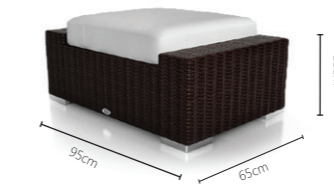

QUADRO Daybed incl. Canopy

Daybed with sun protecting adjustable canopy .

The optional table comes with an embedded 8mm tempered glas top and can be changed into a daybed extension within a few seconds.

You don't even have to carry the cushion, its already underneath.

Weaving Colour: natural
Canopy/Cushion Colour: white

Weaving Colours:

Ottoman