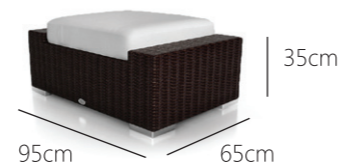

Details & Dimensions

Pool / Terrace

Weave Category: c

QUADRO Daybed incl. canopy frame

Article-No. 10949

43 kg / 1.99 cbm

QUADRO Stool

Article-No. 10940

21 kg / 0.41 cbm

Glas tabletop

Article-No. 10940-200

13 kg

QUADRO Lounge Chair

Article-No. 10929

21 kg / 0.58 cbm

QUADRO 2-Seater

Article-No. 10931

28 kg / 1.09 cbm

QUADRO Ottoman

Article-No. 10930

11 kg / 0.22 cbm

Fabric Colours

Colour choices:

Plain Colours:

Fashion Colours: