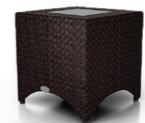

# SUNDANCE

Sunlounger with infinitely adjustable backrest (hydraulic),  
incl. wheels.  
Available in 3x weaving colours:

sea shell

natural

tropical brown

Matching Sidetables:

SUNDANCE Z-shape sidetable with embedded  
glas tabletop.  
45x45x45cm

MONTE CARLO sidetable with embedded  
granite tabletop.  
45x45x45cm