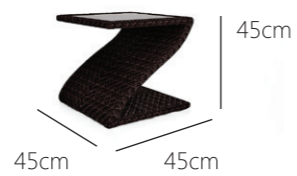

# SUNDANCE

Sunlounger with infinitely adjustable backrest (hydraulic),  
incl. wheels.  
Available in 3x weaving colours:

sea shell

natural

tropical brown

Matching Sidetables:

SUNDANCE Z-shape sidetable with embedded  
glas tabletop.  
45x45x45cm

## SUNDANCE Single Sunlounger (hydraulic)

Article-No. 10848

19.5 kg / 0.88 cbm

## SUNDANCE Sidetable

Article-No. 10827

5.5 kg / 0.09 cbm